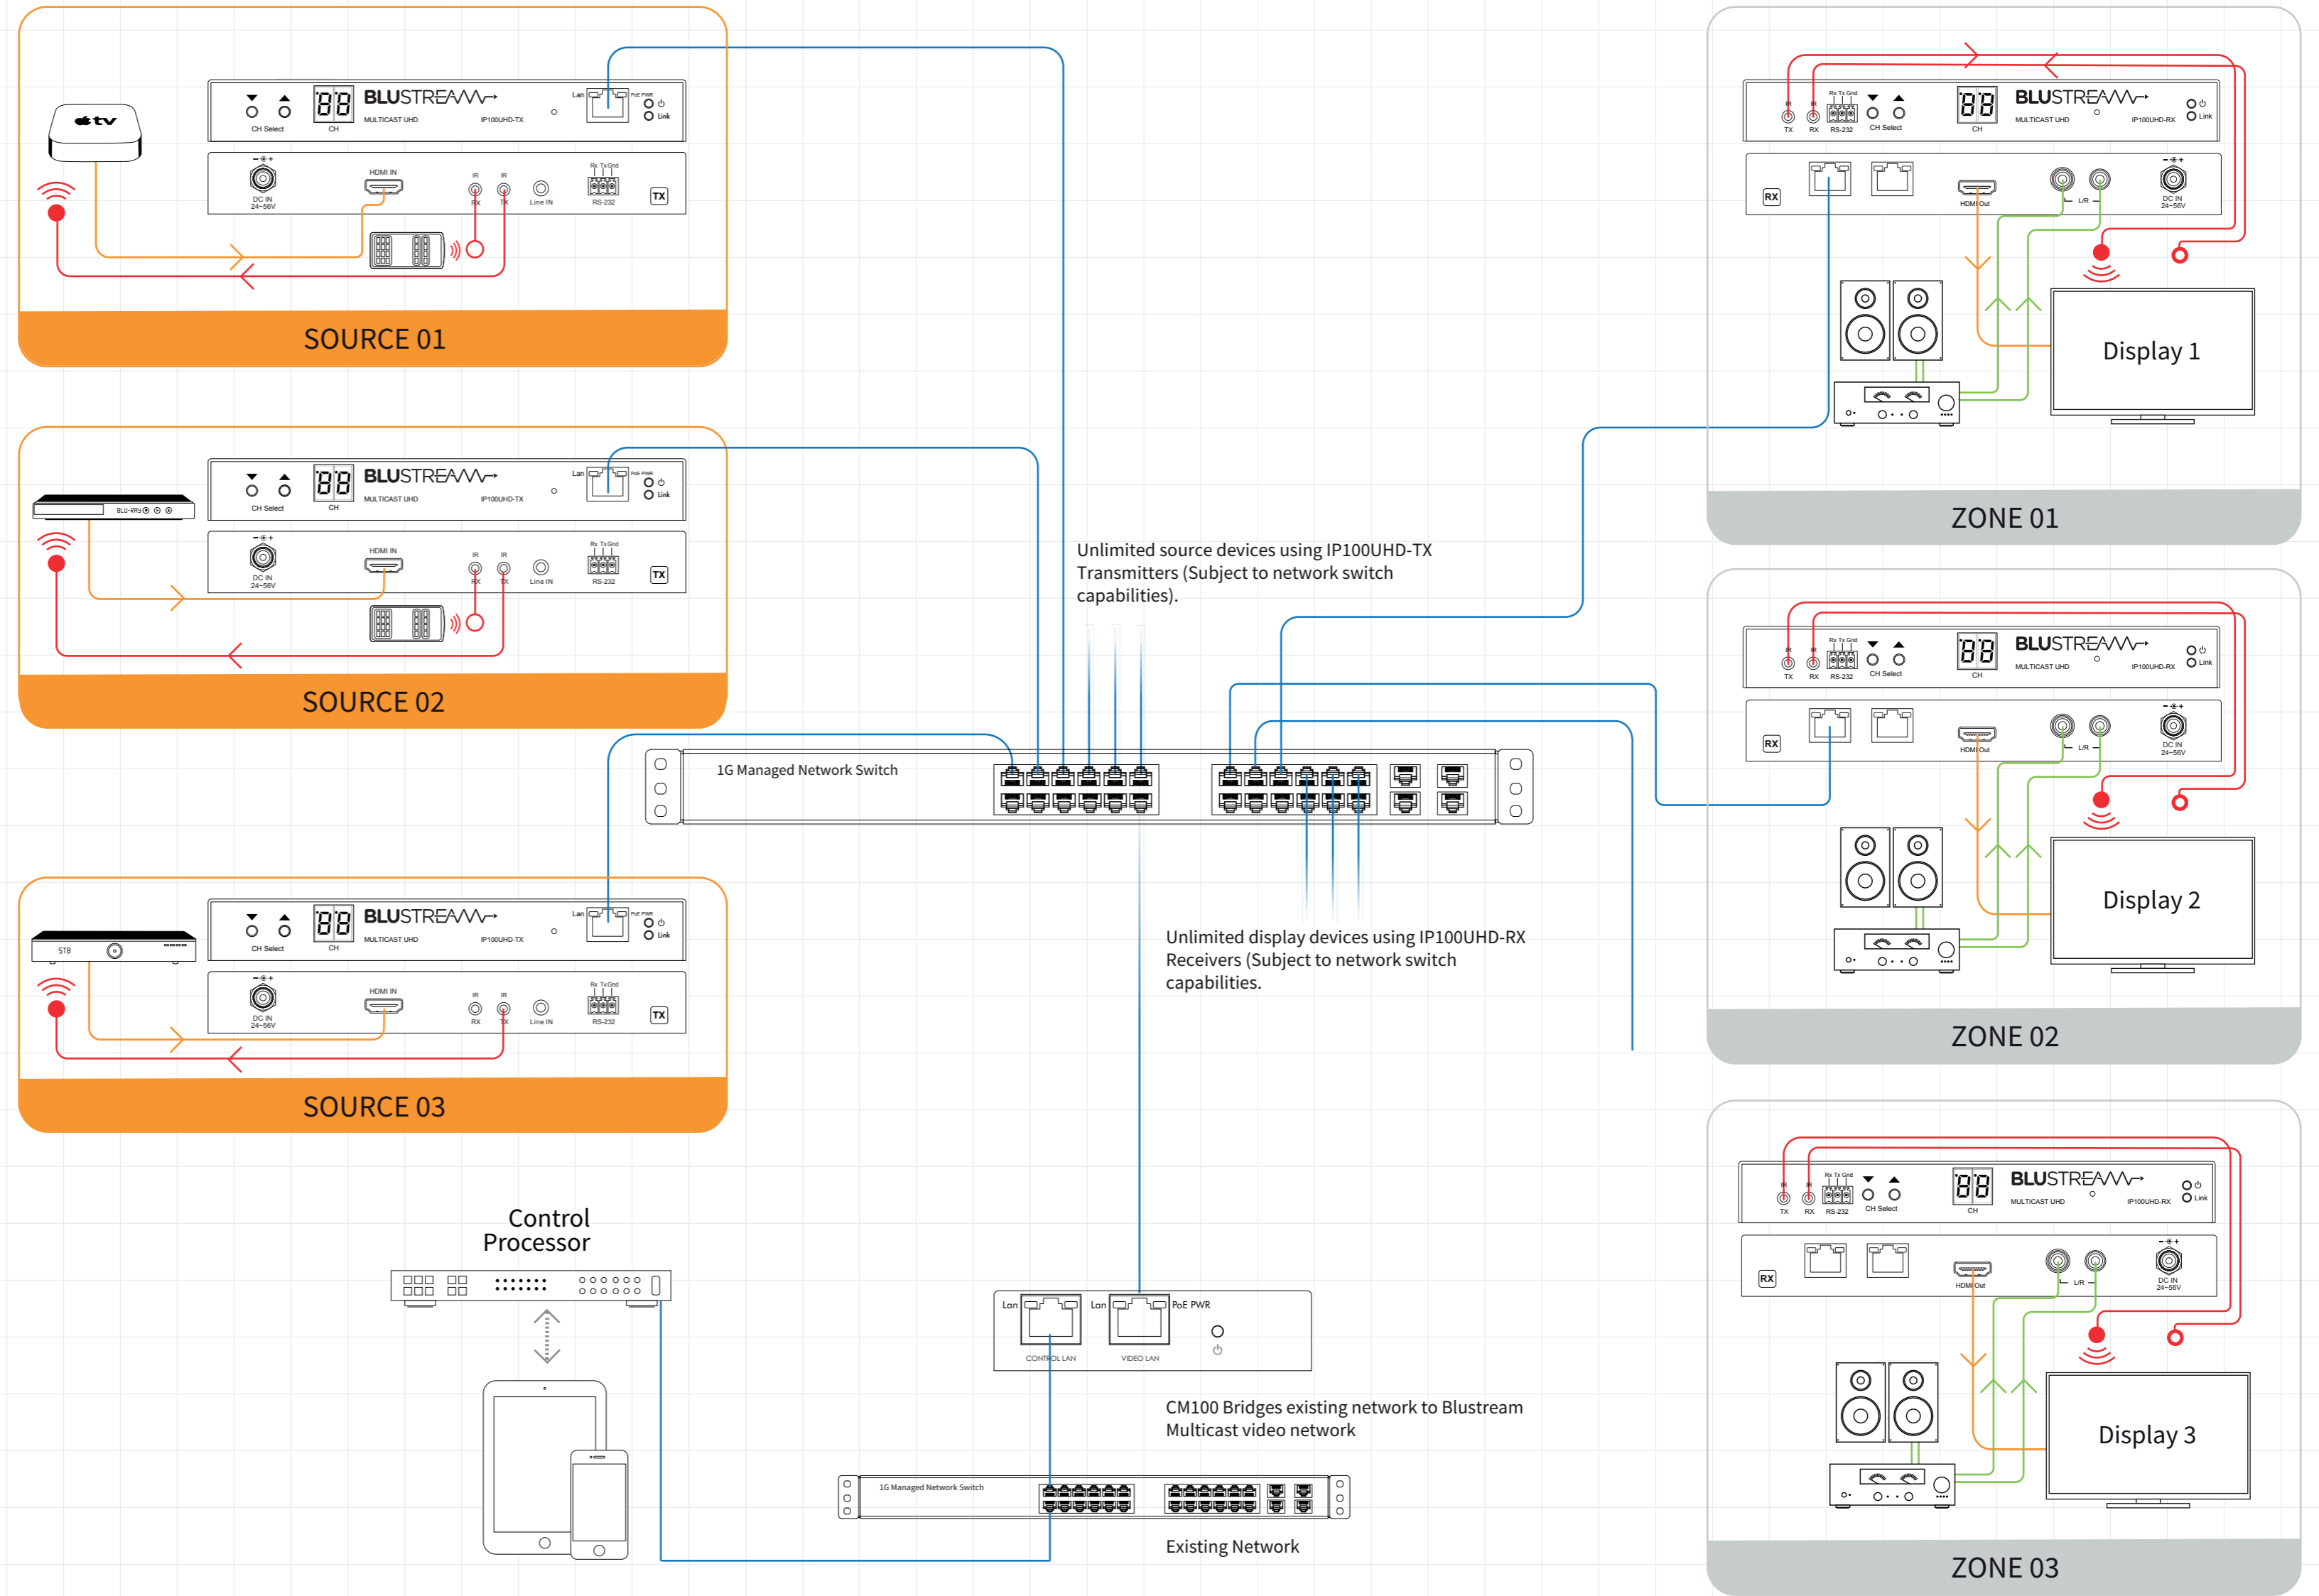

Example Schematic  
**IP100UHD-RX/TX**  
3x3 Matrix configuration

HDMI Over IP System Design – 3x3 Matrix configuration (Unlimited amount of configurations available)